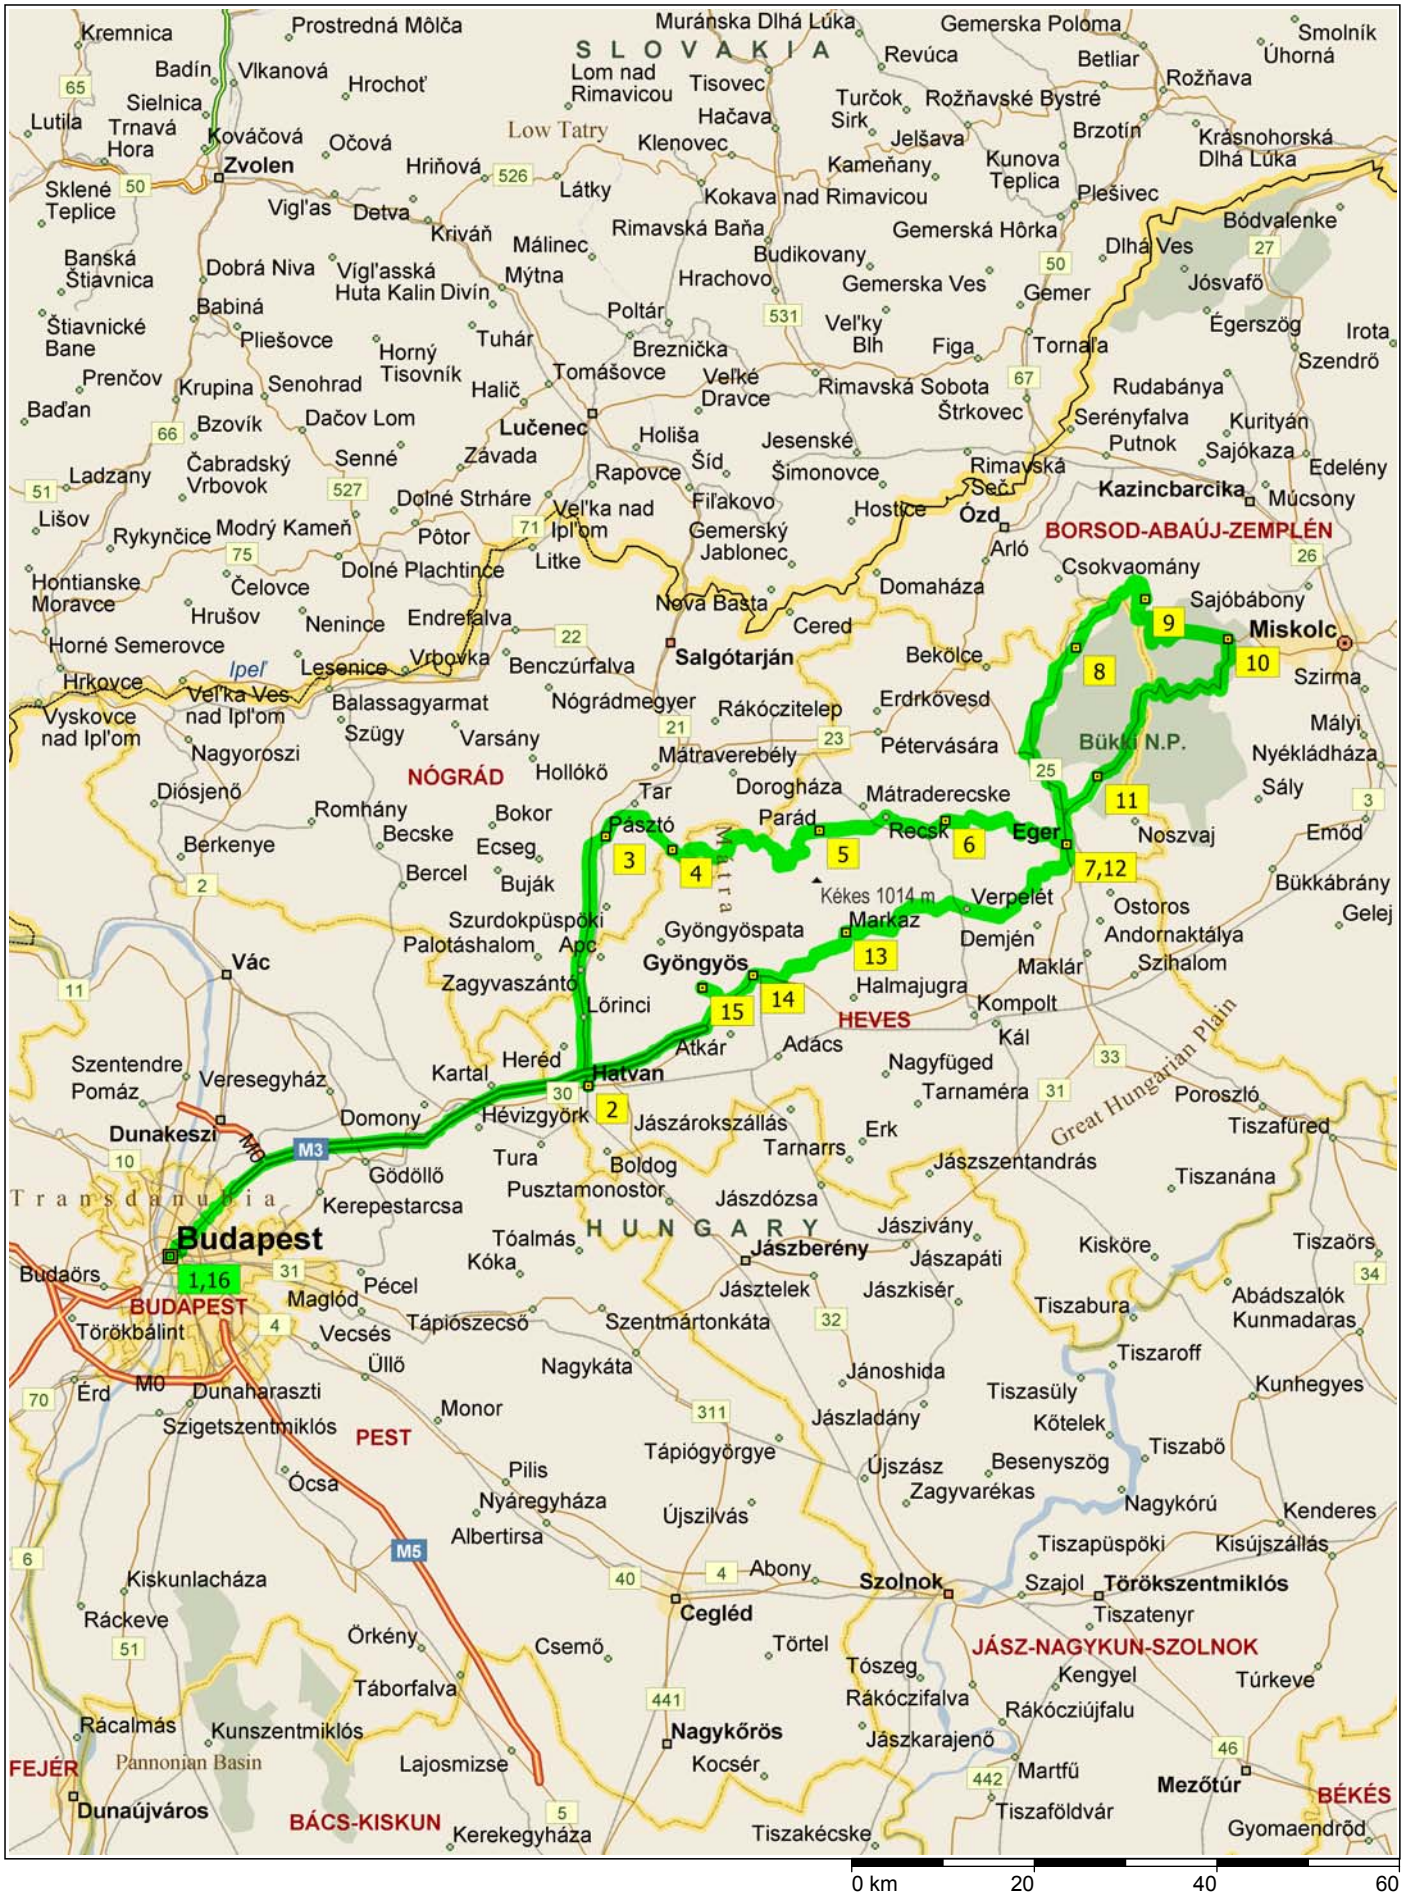

Varatúra5

368,2 kilometres; 8 hours, 28 minutes