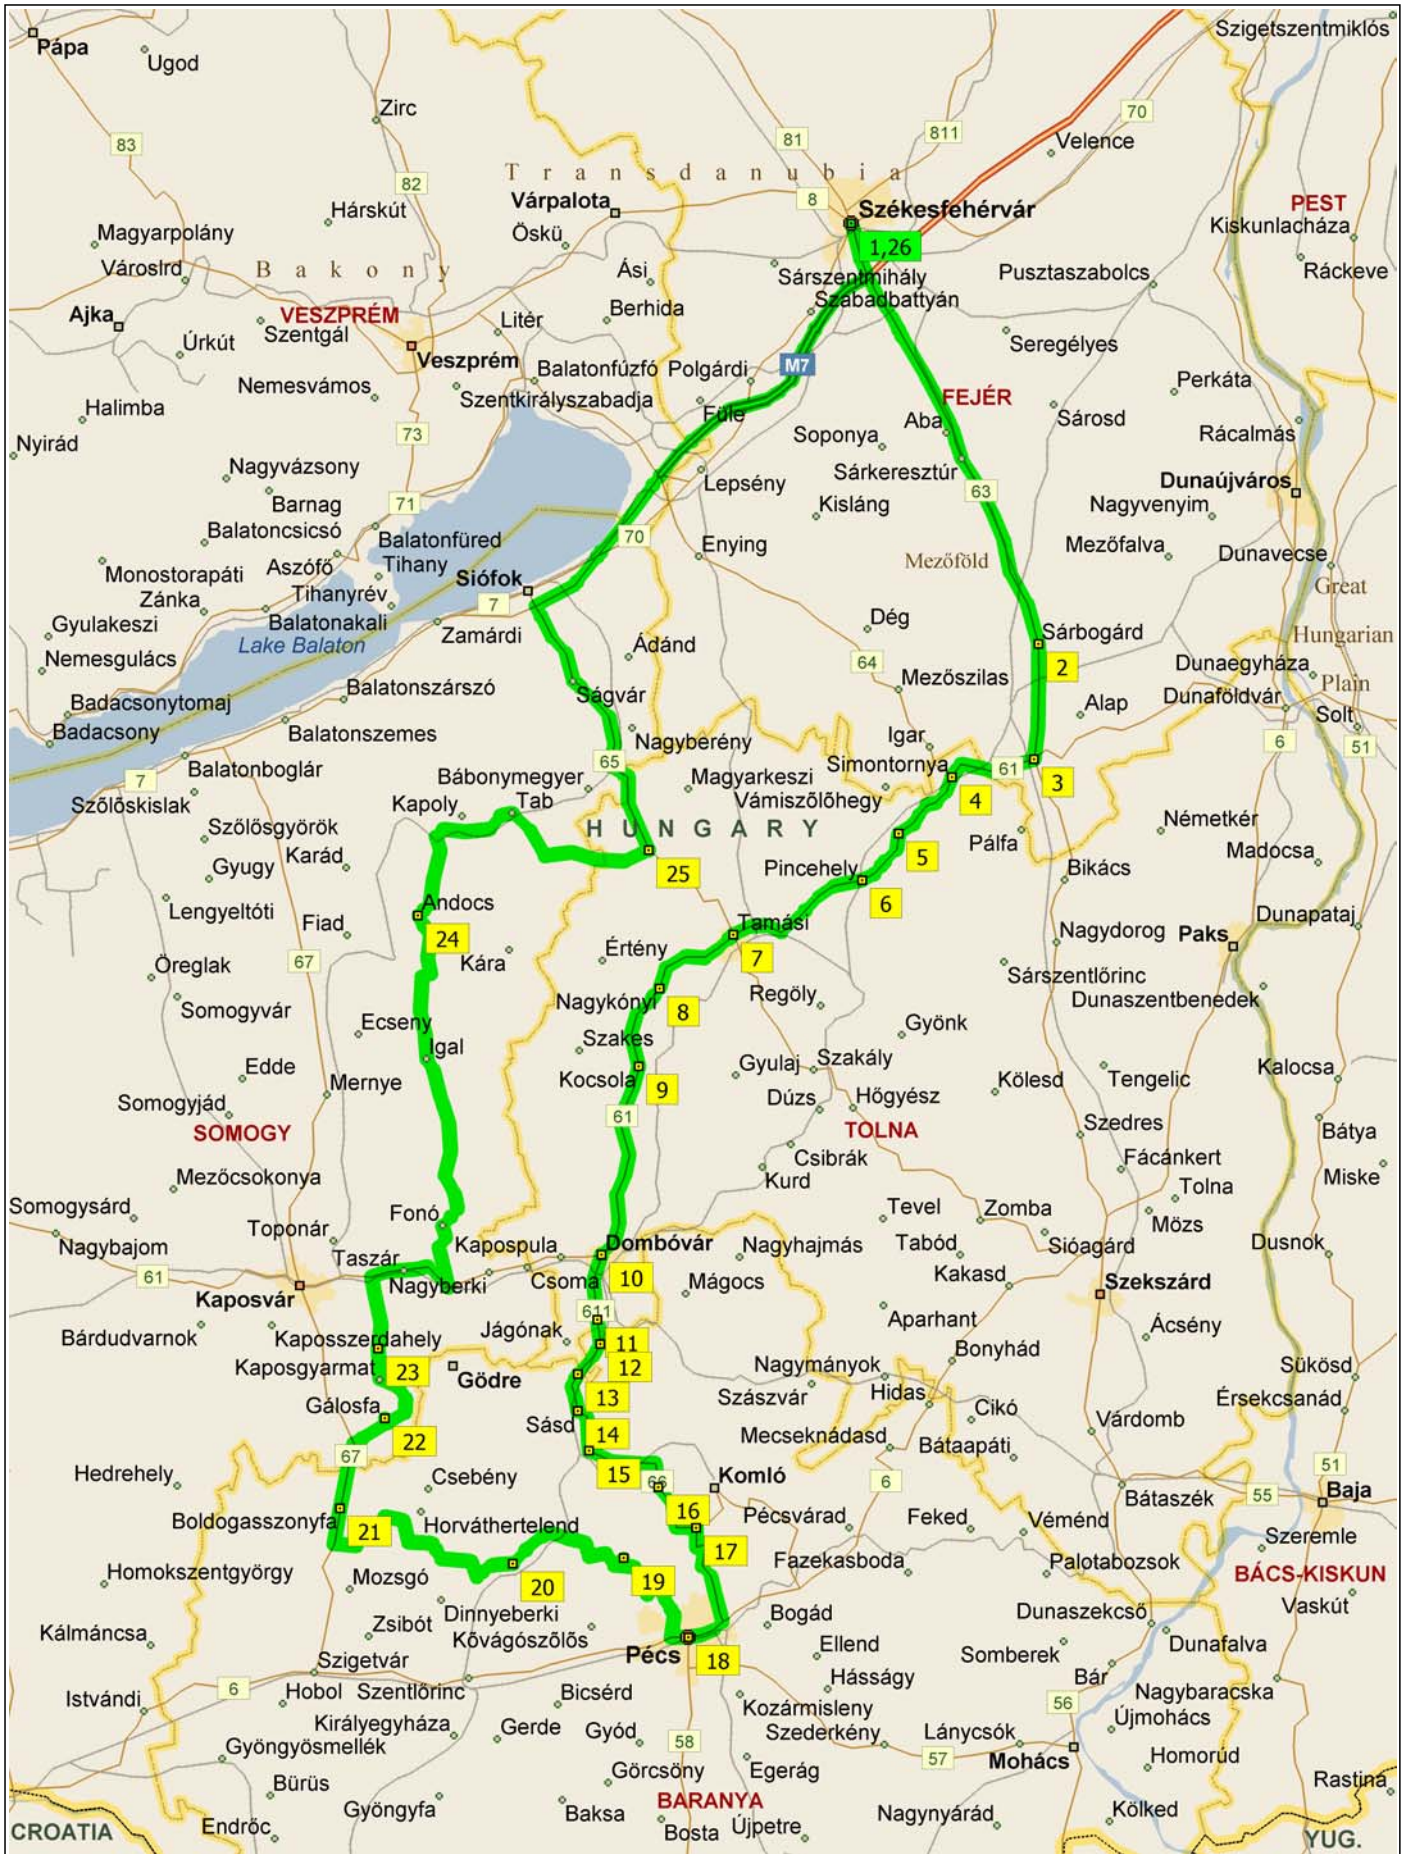

Varatura7

386,2 kilometres; 7 hours, 20 minutes